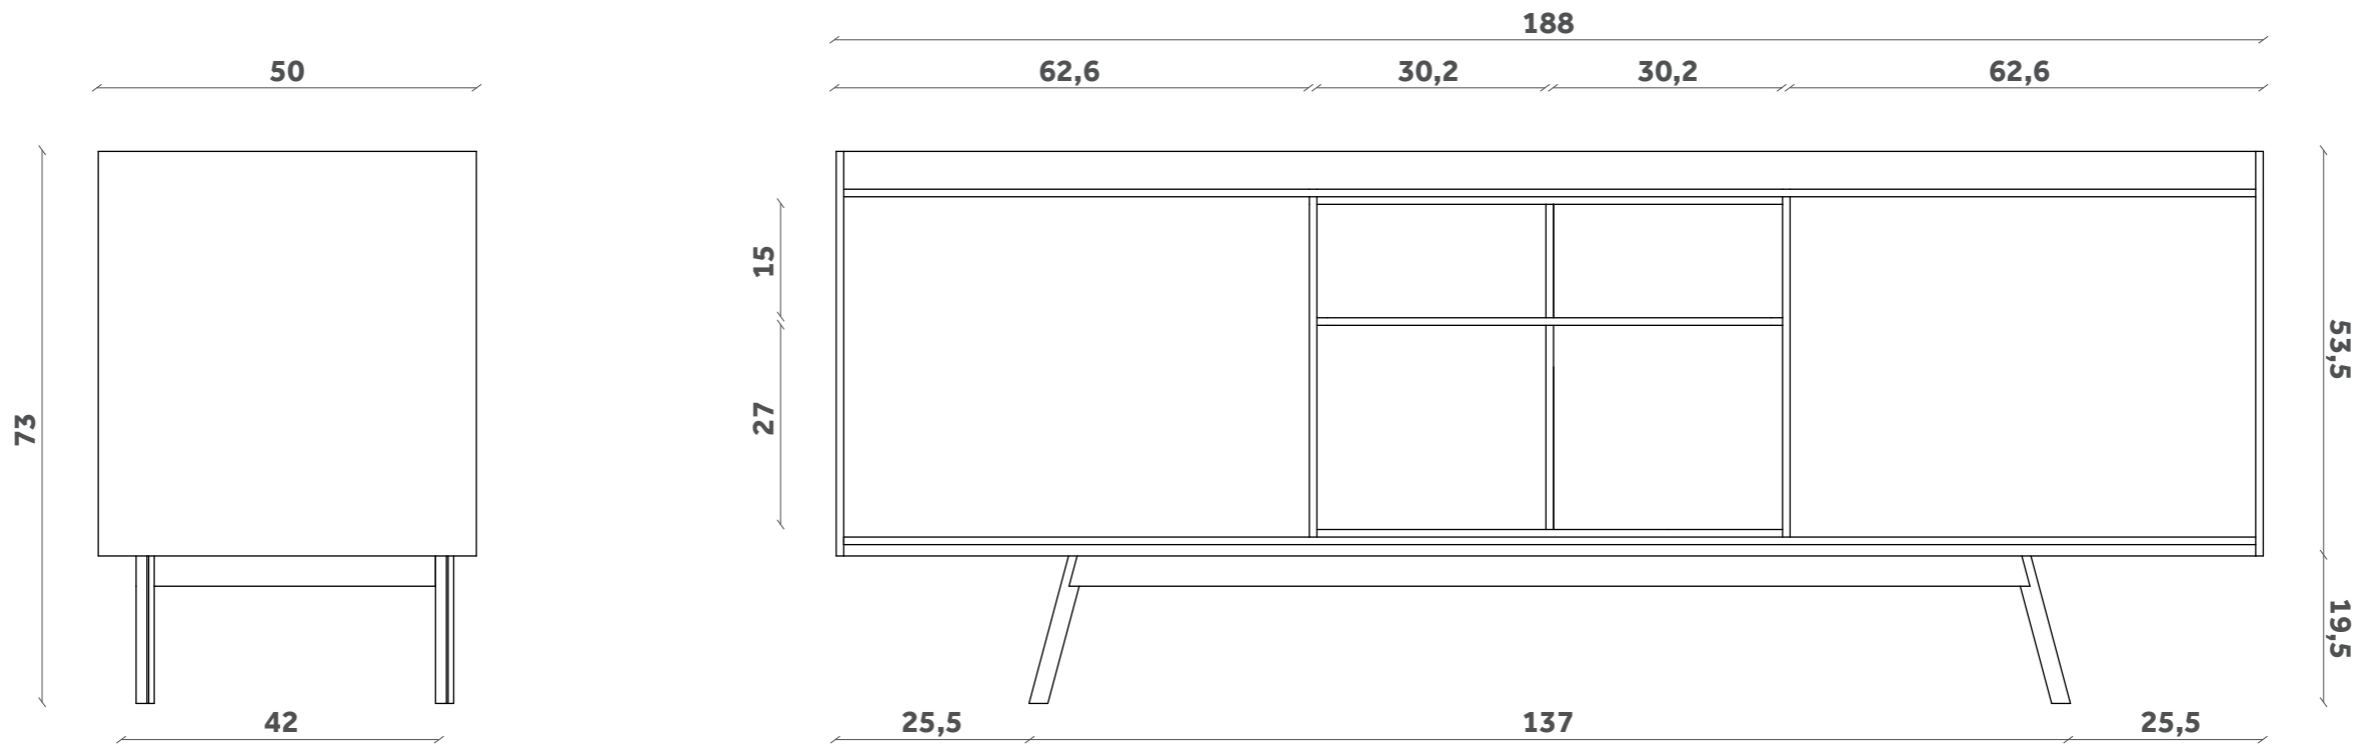

EDGE

Madia/Cabinet

Design Miniforms Lab

BF 20

2 ripiani interni in vetro

2 inner glass shelves

EDGE

Madia/Cabinet

Design Miniforms Lab

BF 22

2 ripiani interni in vetro

2 inner glass shelves

EDGE

Madia/Cabinet

Design Miniforms Lab

BF 30

2 ripiani interni in vetro

2 inner glass shelves

EDGE

Madia/Cabinet

Design Miniforms Lab

BF 31

2 ripiani interni in vetro

2 inner glass shelves