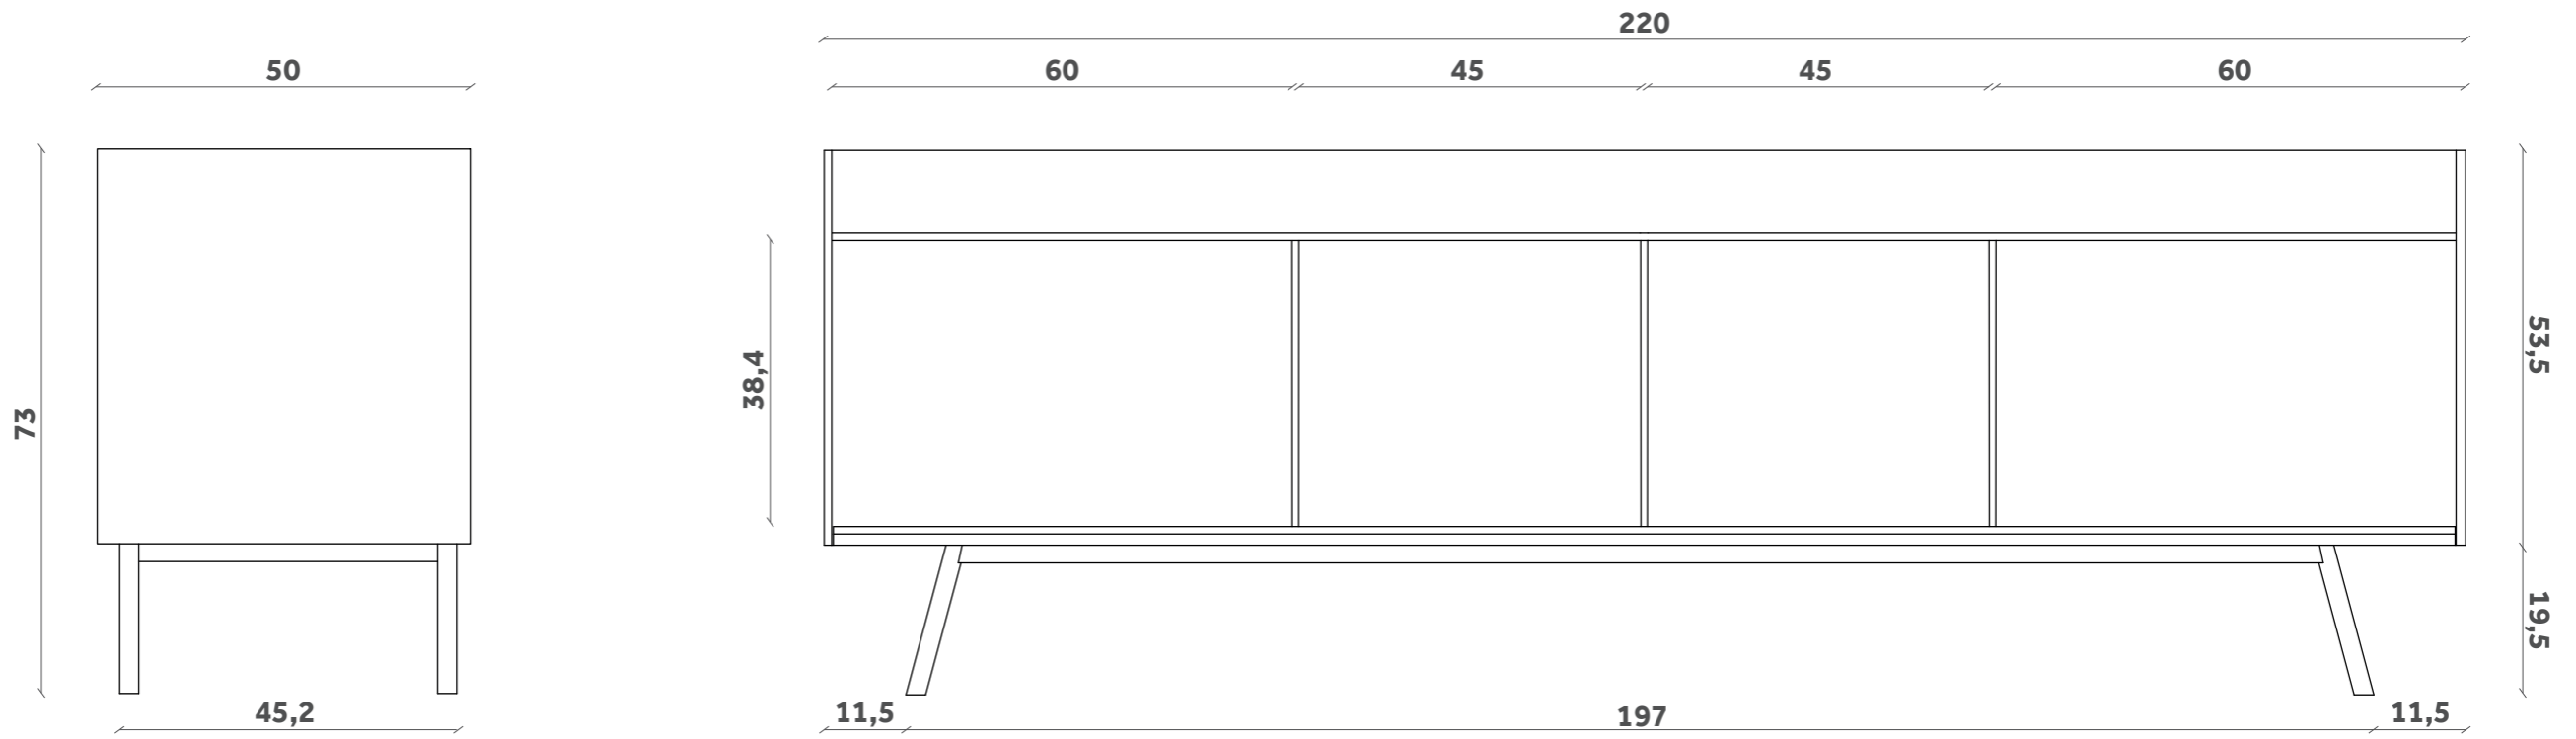

2 ripiani interni in vetro

2 inner glass shelves

EDGE

Madia/Cabinet

Design Miniforms Lab

BF 31

2 ripiani interni in vetro

2 inner glass shelves