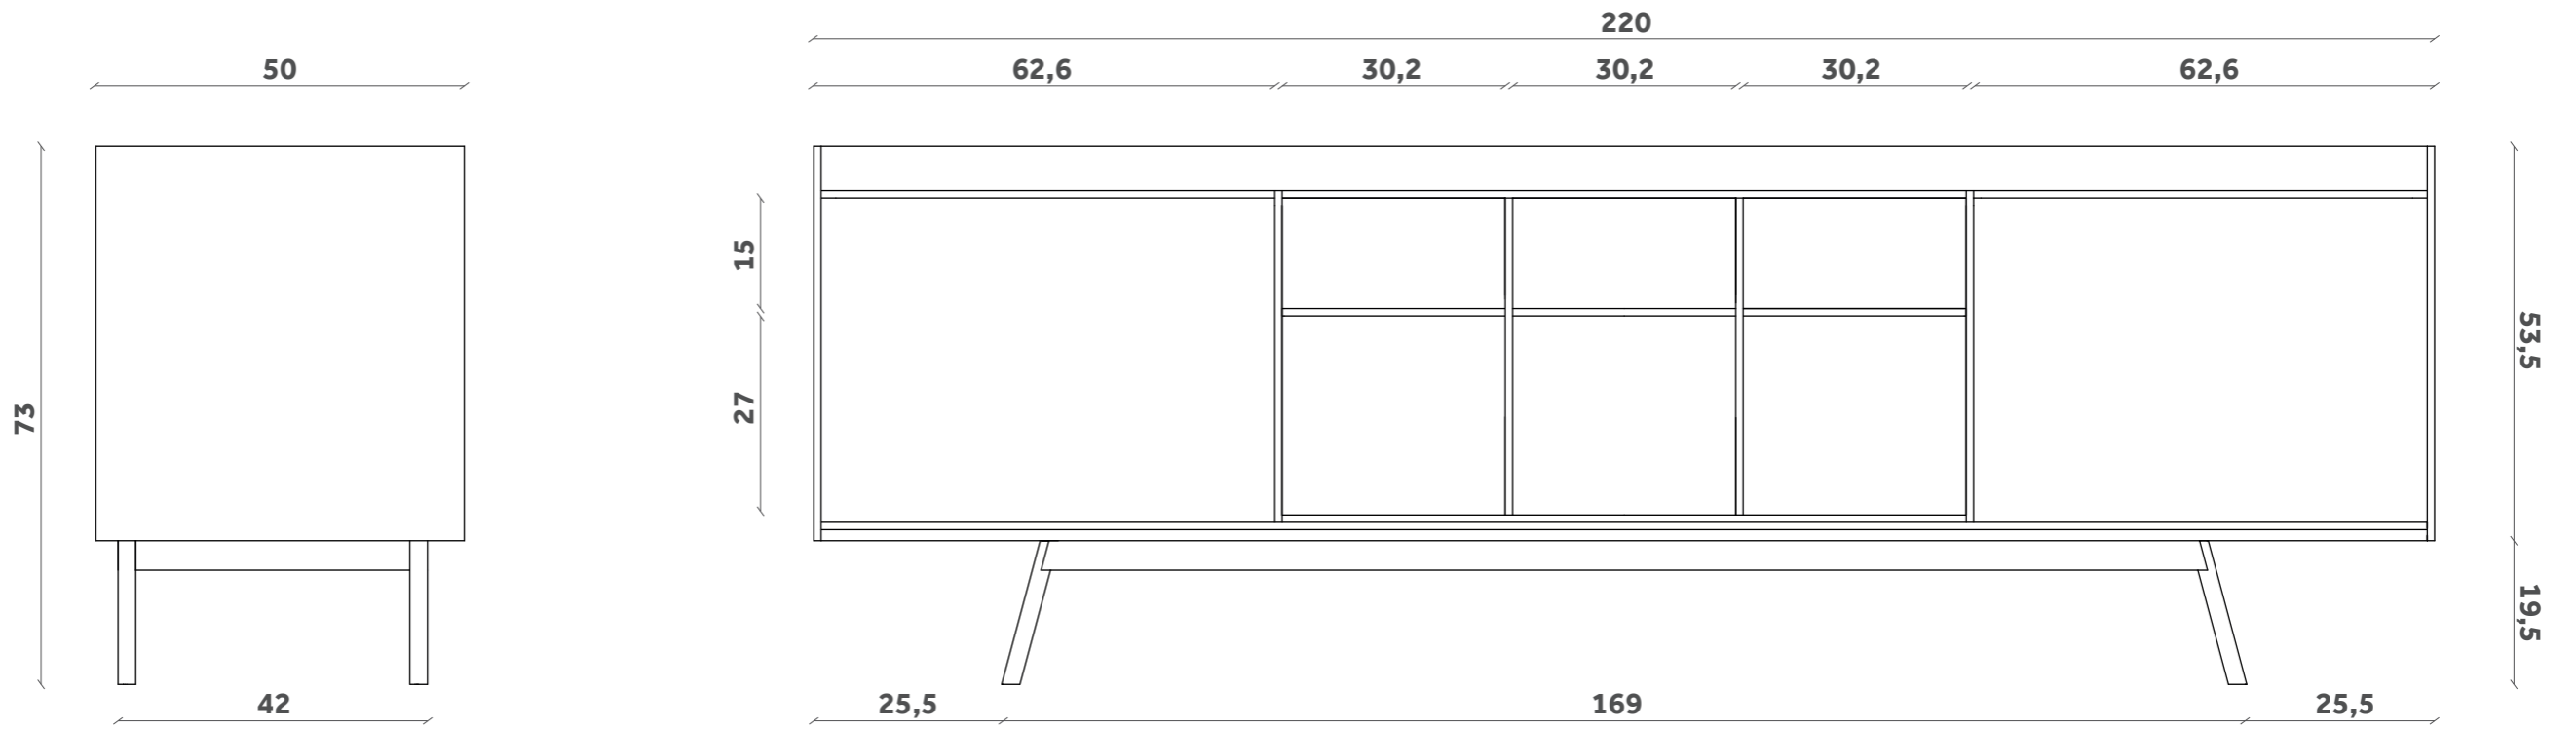

EDGE

Madia/Cabinet

Design Miniforms Lab

BF 20

2 ripiani interni in vetro

2 inner glass shelves

EDGE

Madia/Cabinet

Design Miniforms Lab

BF 22

2 ripiani interni in vetro

2 inner glass shelves

EDGE

Madia/Cabinet

Design Miniforms Lab

BF 30

2 ripiani interni in vetro

2 inner glass shelves

EDGE

Madia/Cabinet

Design Miniforms Lab

BF 31

2 ripiani interni in vetro

2 inner glass shelves