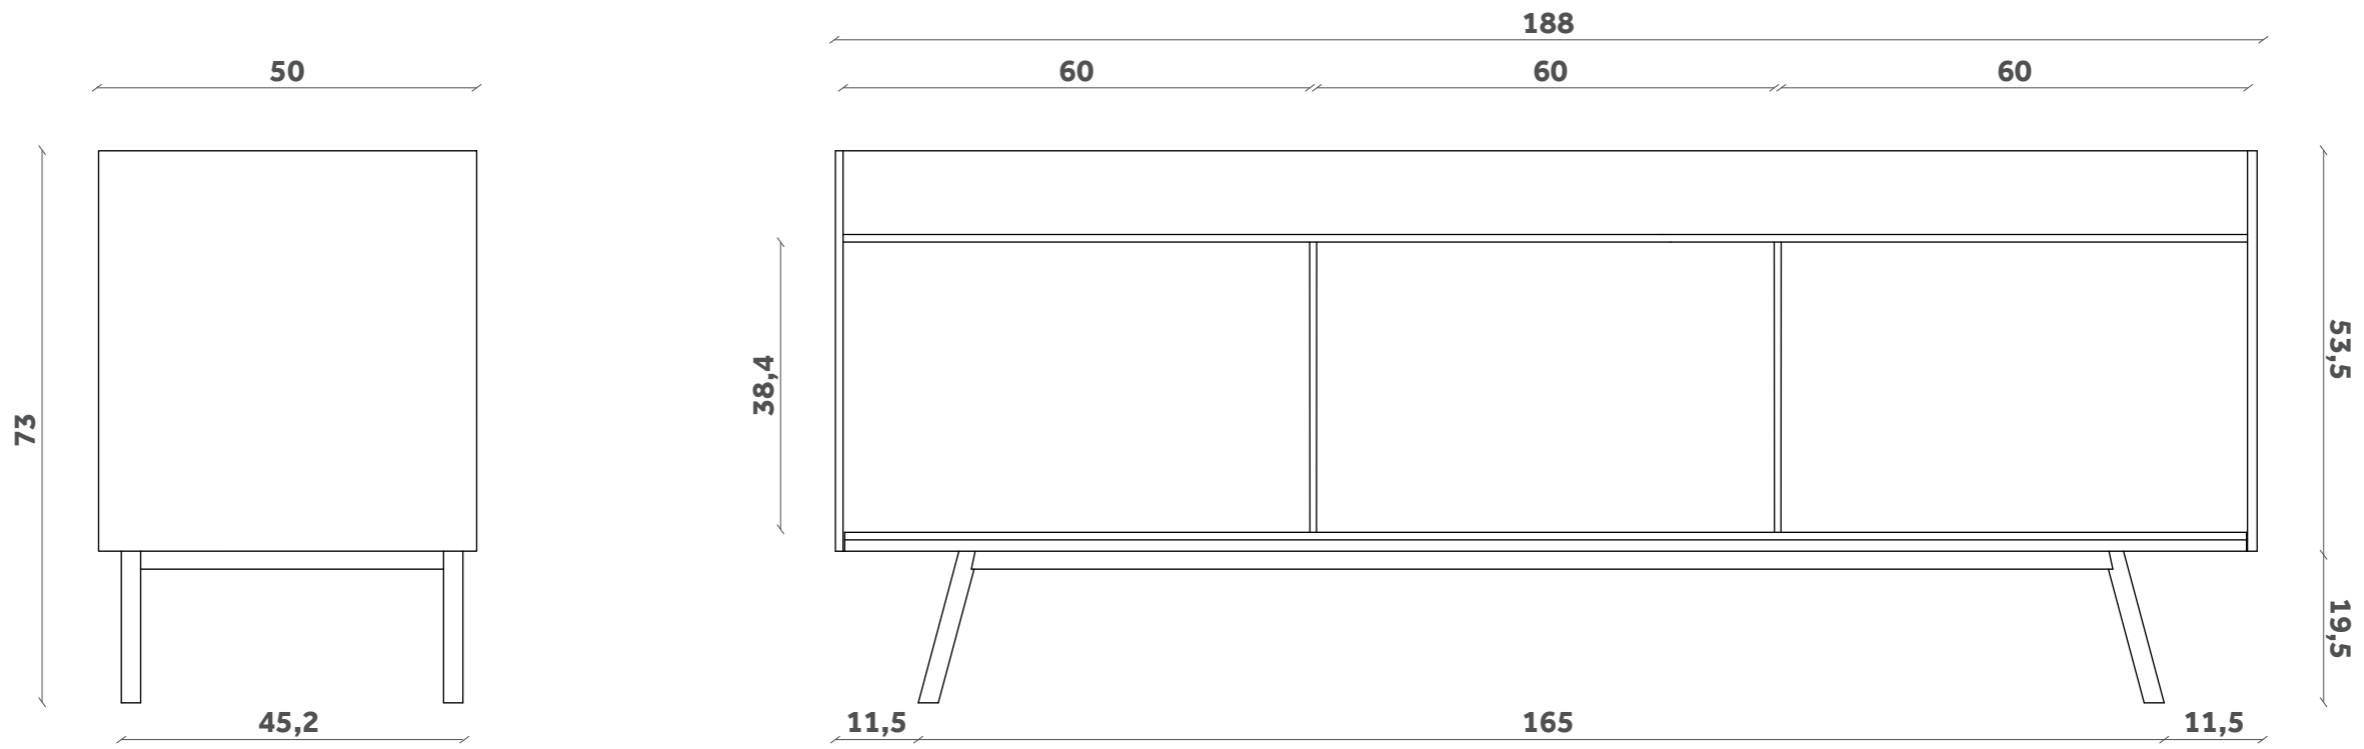

EDGE

Madia/Cabinet

Design Miniforms Lab

BF 20

2 ripiani interni in vetro

2 inner glass shelves

EDGE

Madia/Cabinet

Design Miniforms Lab

BF 22

2 ripiani interni in vetro

2 inner glass shelves

EDGE

Madia/Cabinet

Design Miniforms Lab

BF 30

2 ripiani interni in vetro

2 inner glass shelves

EDGE

Madia/Cabinet

Design Miniforms Lab

BF 31

2 ripiani interni in vetro

2 inner glass shelves